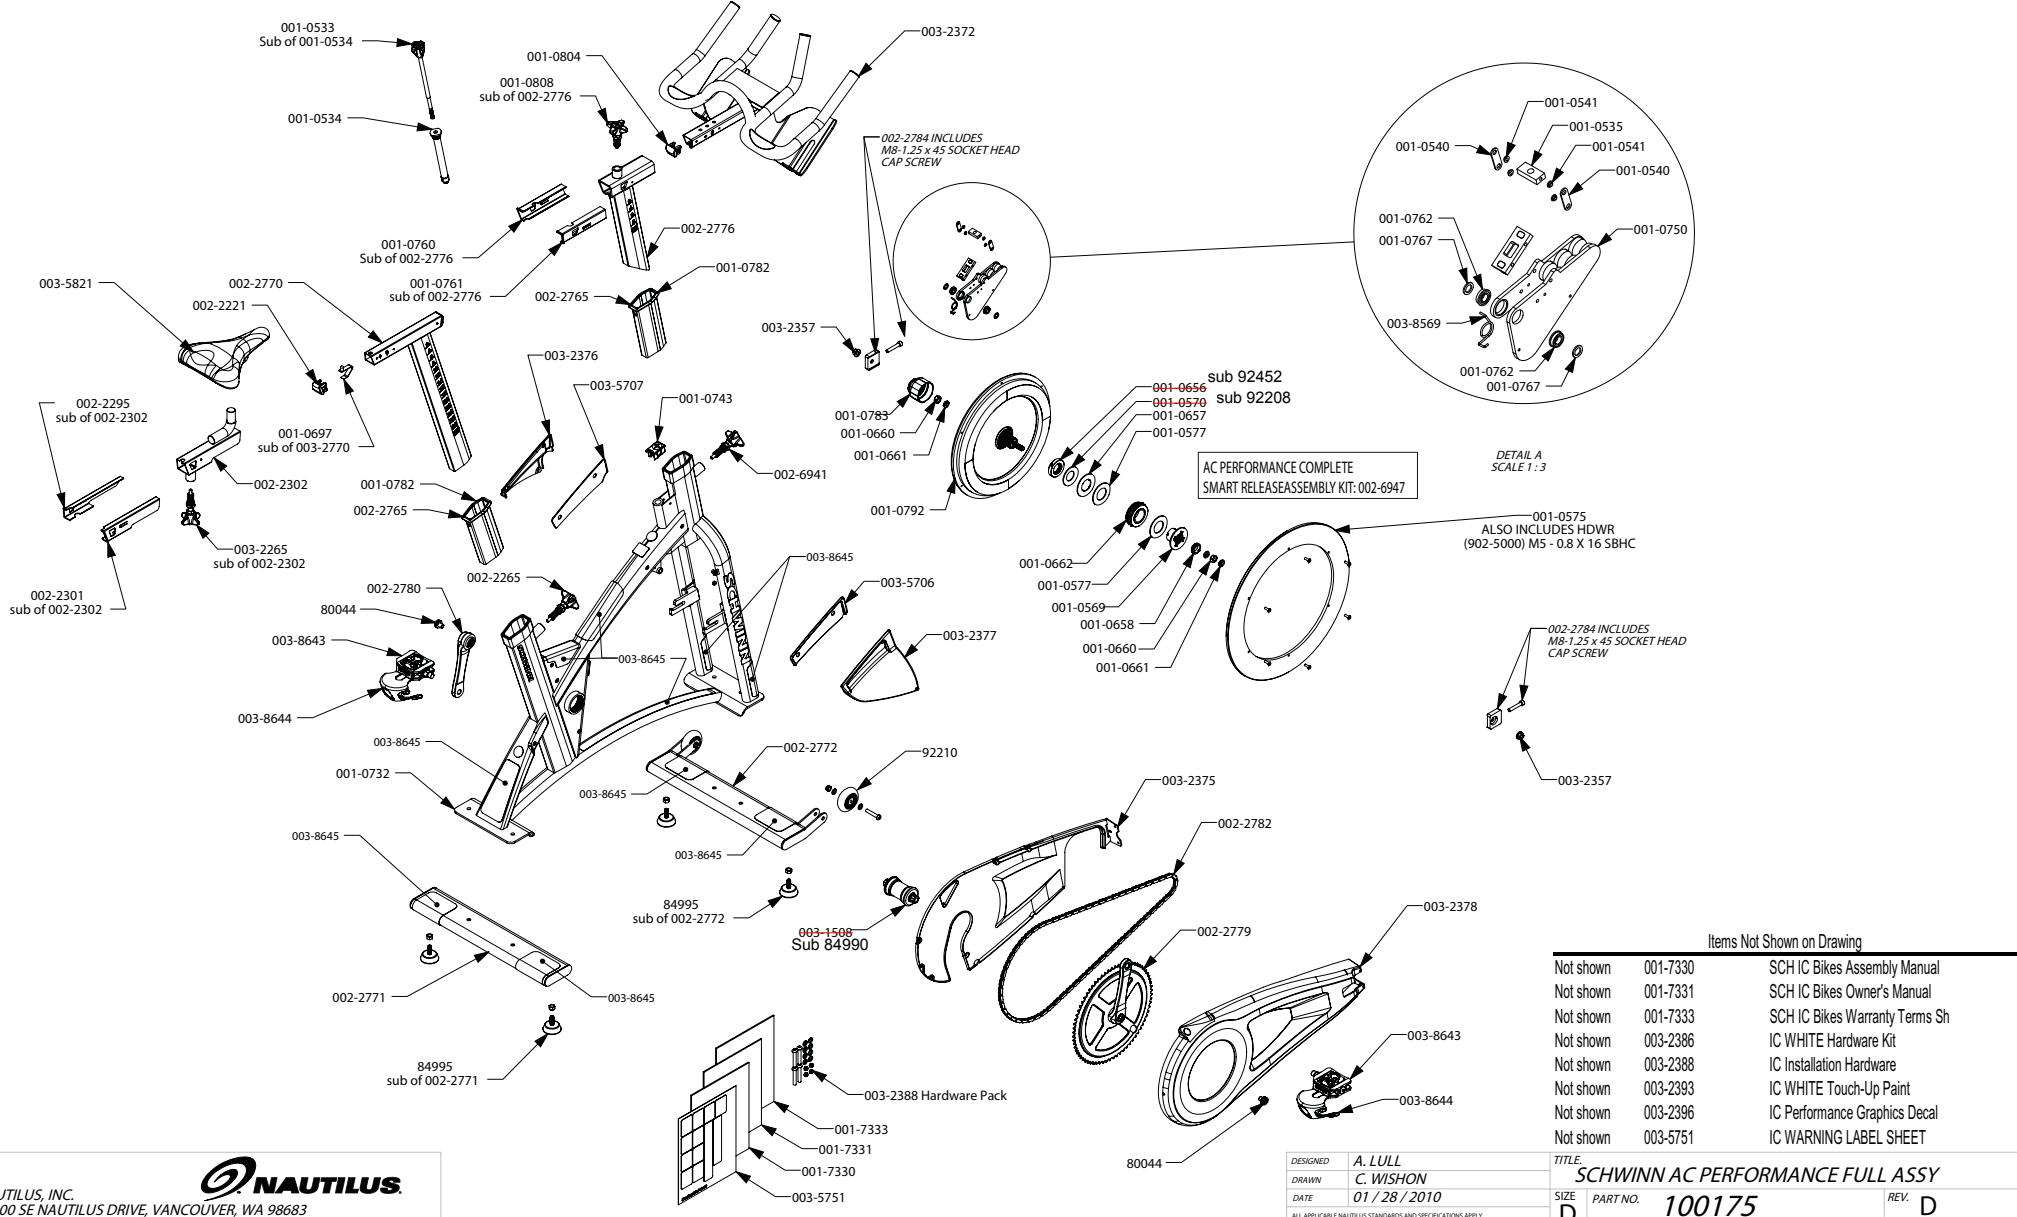

100175

ECO NUMBER		REVISION	REVISIONS		APPROVED	DATE
			REV DESCRIPTION			

Items Not Shown on Drawing

Not shown	001-7330	SCH IC Bikes Assembly Manual
Not shown	001-7331	SCH IC Bikes Owner's Manual
Not shown	001-7333	SCH IC Bikes Warranty Terms Sh
Not shown	003-2386	IC WHITE Hardware Kit
Not shown	003-2388	IC Installation Hardware
Not shown	003-2393	IC WHITE Touch-Up Paint
Not shown	003-2396	IC Performance Graphics Decal
Not shown	003-5751	IC WARNING LABEL SHEET

NAUTILUS
NAUTILUS, INC.
16400 SE NAUTILUS DRIVE, VANCOUVER, WA 98683
CONTACT alull@nautilus.com (303.545.1452)

DESIGNED	A. LULL
DRAWN	C. WISHON
DATE	01 / 28 / 2010
ALL APPLICABLE NAUTILUS STANDARDS AND SPECIFICATIONS APPLY.	

TITLE	SCHWINN AC PERFORMANCE FULL ASSY		
SIZE	PART NO.	100175	REV. D
SCALE: 1:6.5		SHEET 1 OF 1